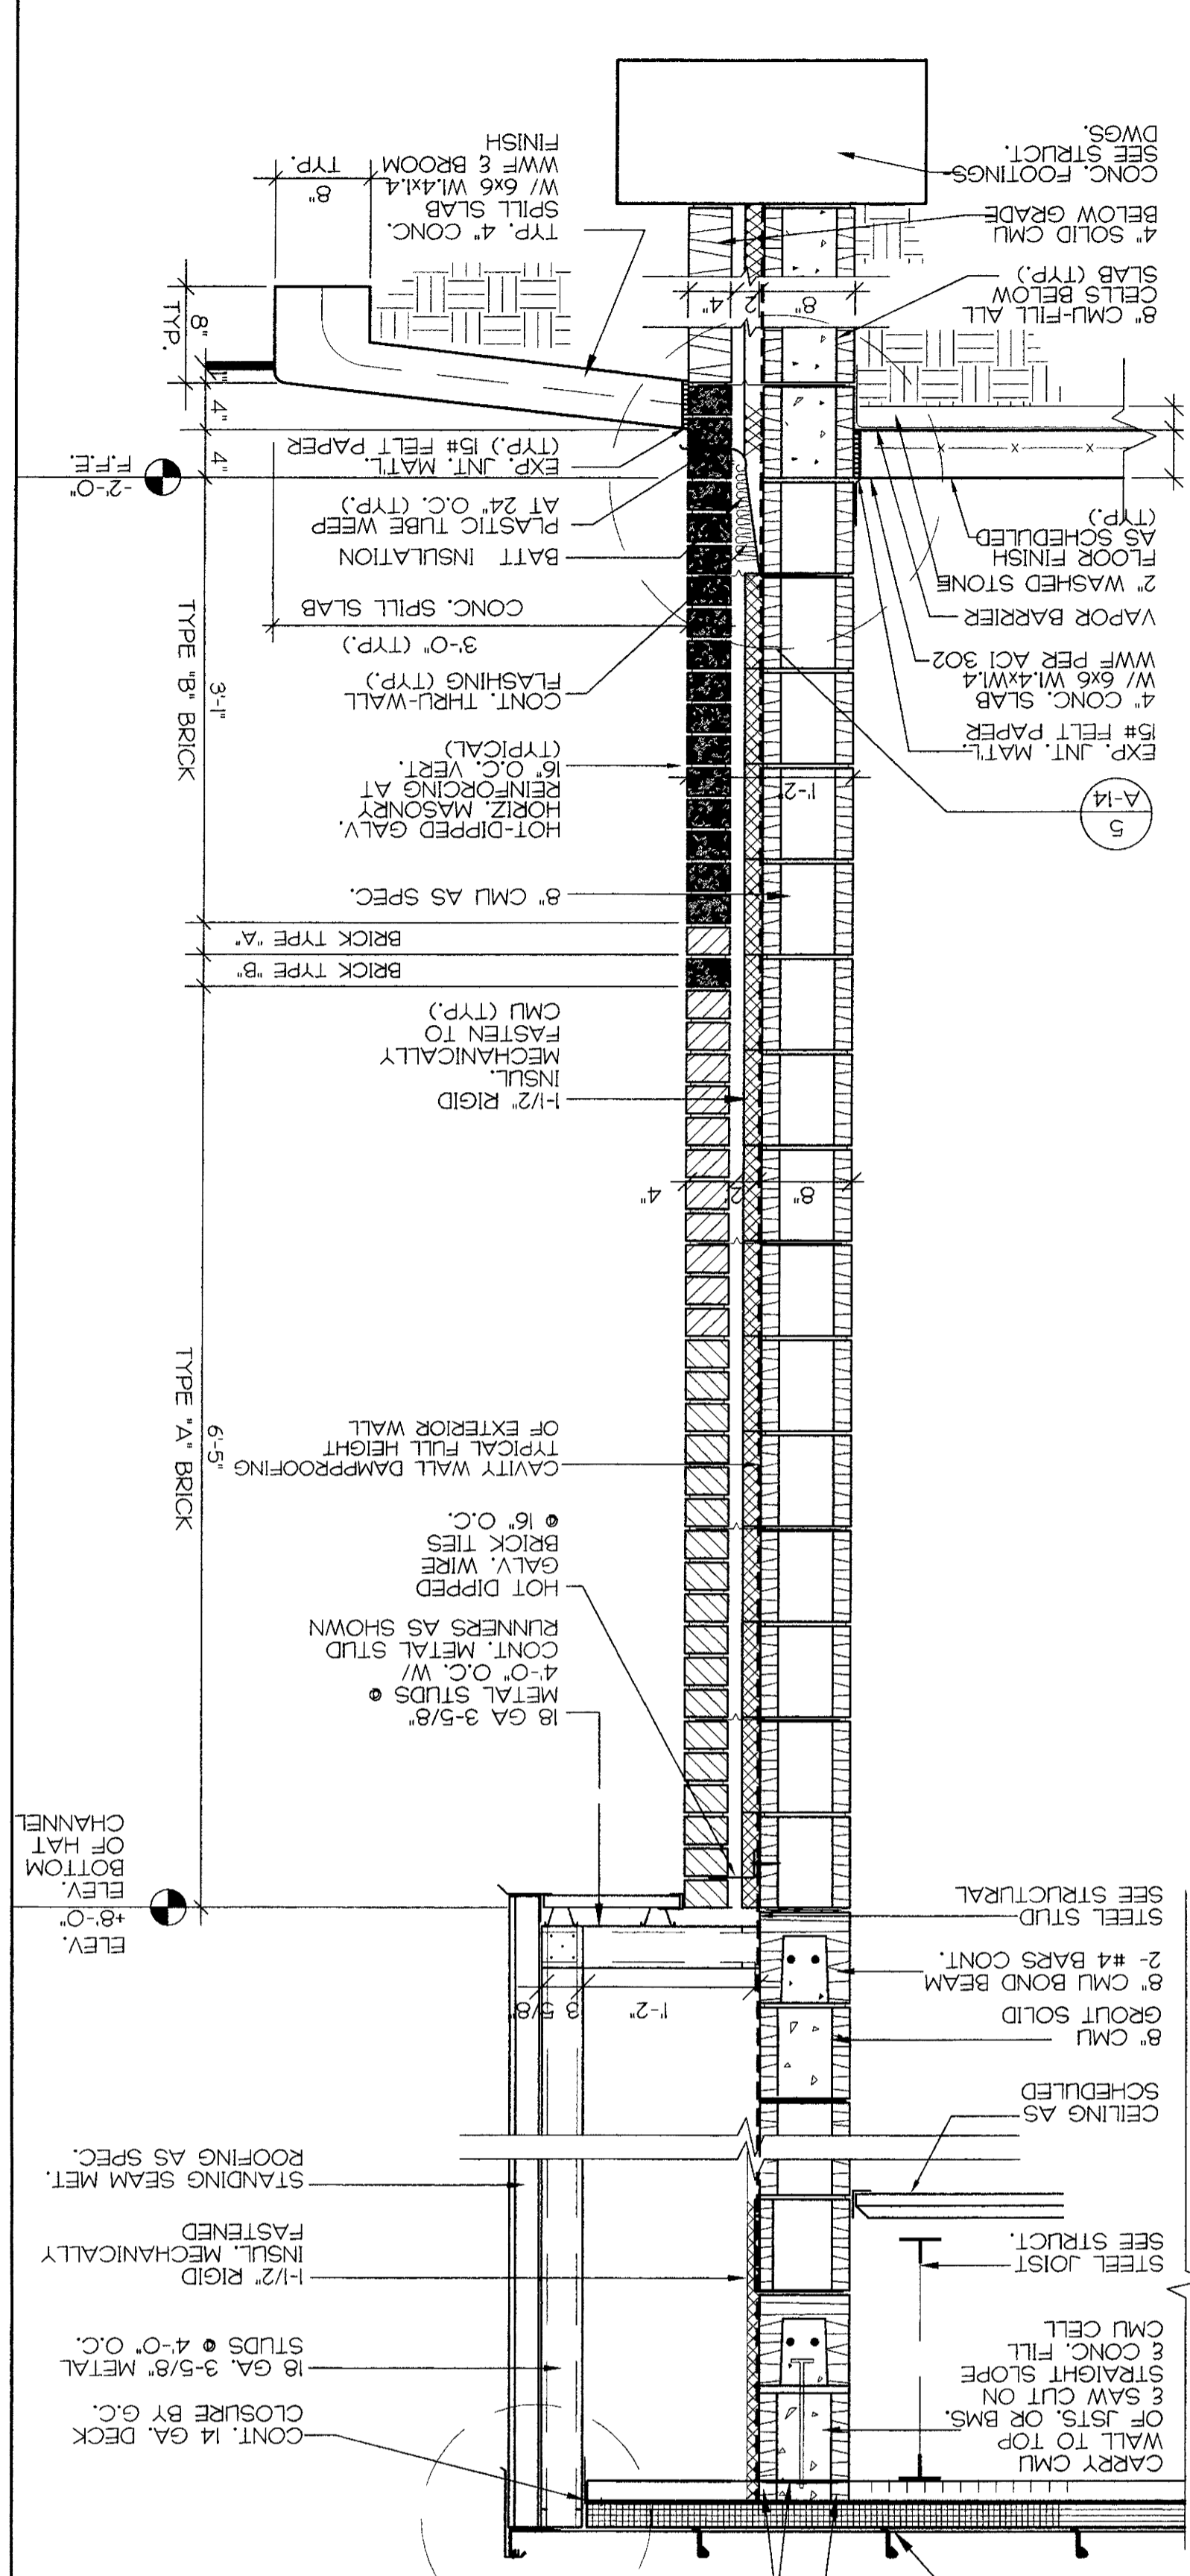

1 EXTERIOR WALL ENTRANCE

4 GUTTER DETAIL

2 EXTERIOR WALL ENTRANCE

3 RETAINING WALL SECTION (TYPICAL)

Professional information and logos for Andrew's Middle School. Includes the school name 'ANDREWS MIDDLE SCHOOL', 'CHEROKEE COUNTY SCHOOL SYSTEM', and 'ARCHITECTURE PROFESSIONAL SERVICE'. It also features a circular seal for the Georgia Professional Service Board and a logo for Andrew's Middle School.