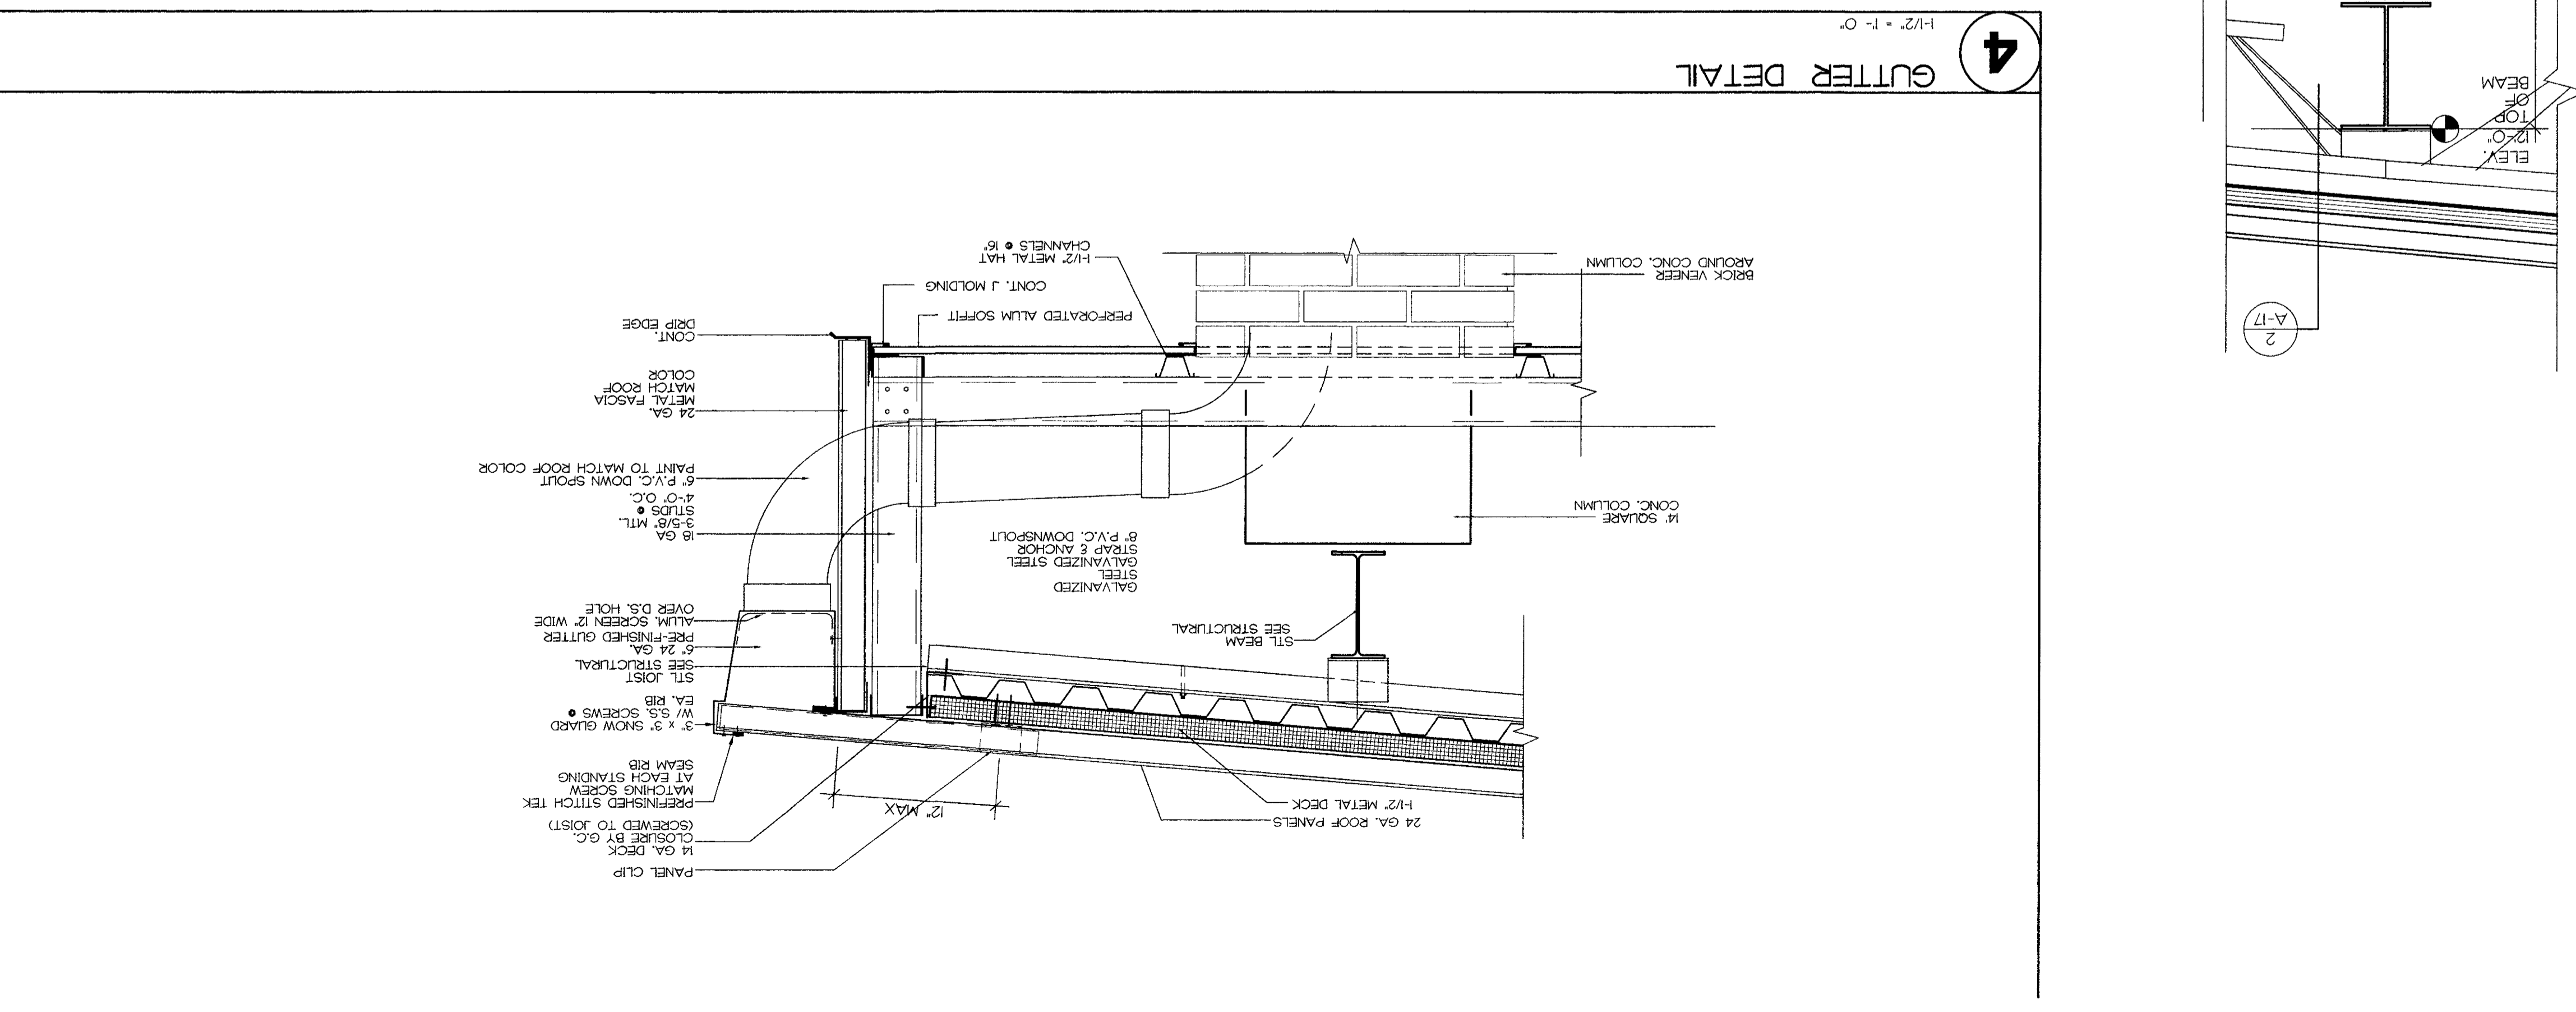

1 EXTERIOR WALL ENTRANCE

4 GUTTER DETAIL

2 EXTERIOR WALL ENTRANCE

3 RETAINING WALL SECTION (TYPICAL)

Professional information and logos for Andrew's Middle School. Includes the school name 'ANDREWS MIDDLE SCHOOL', 'CHEROKEE COUNTY SCHOOL SYSTEM', and 'ARCHITECTURE PROFESSIONAL SERVICE'. It also features a circular seal for the Georgia Professional Service Board and a logo for Andrew's Middle School.