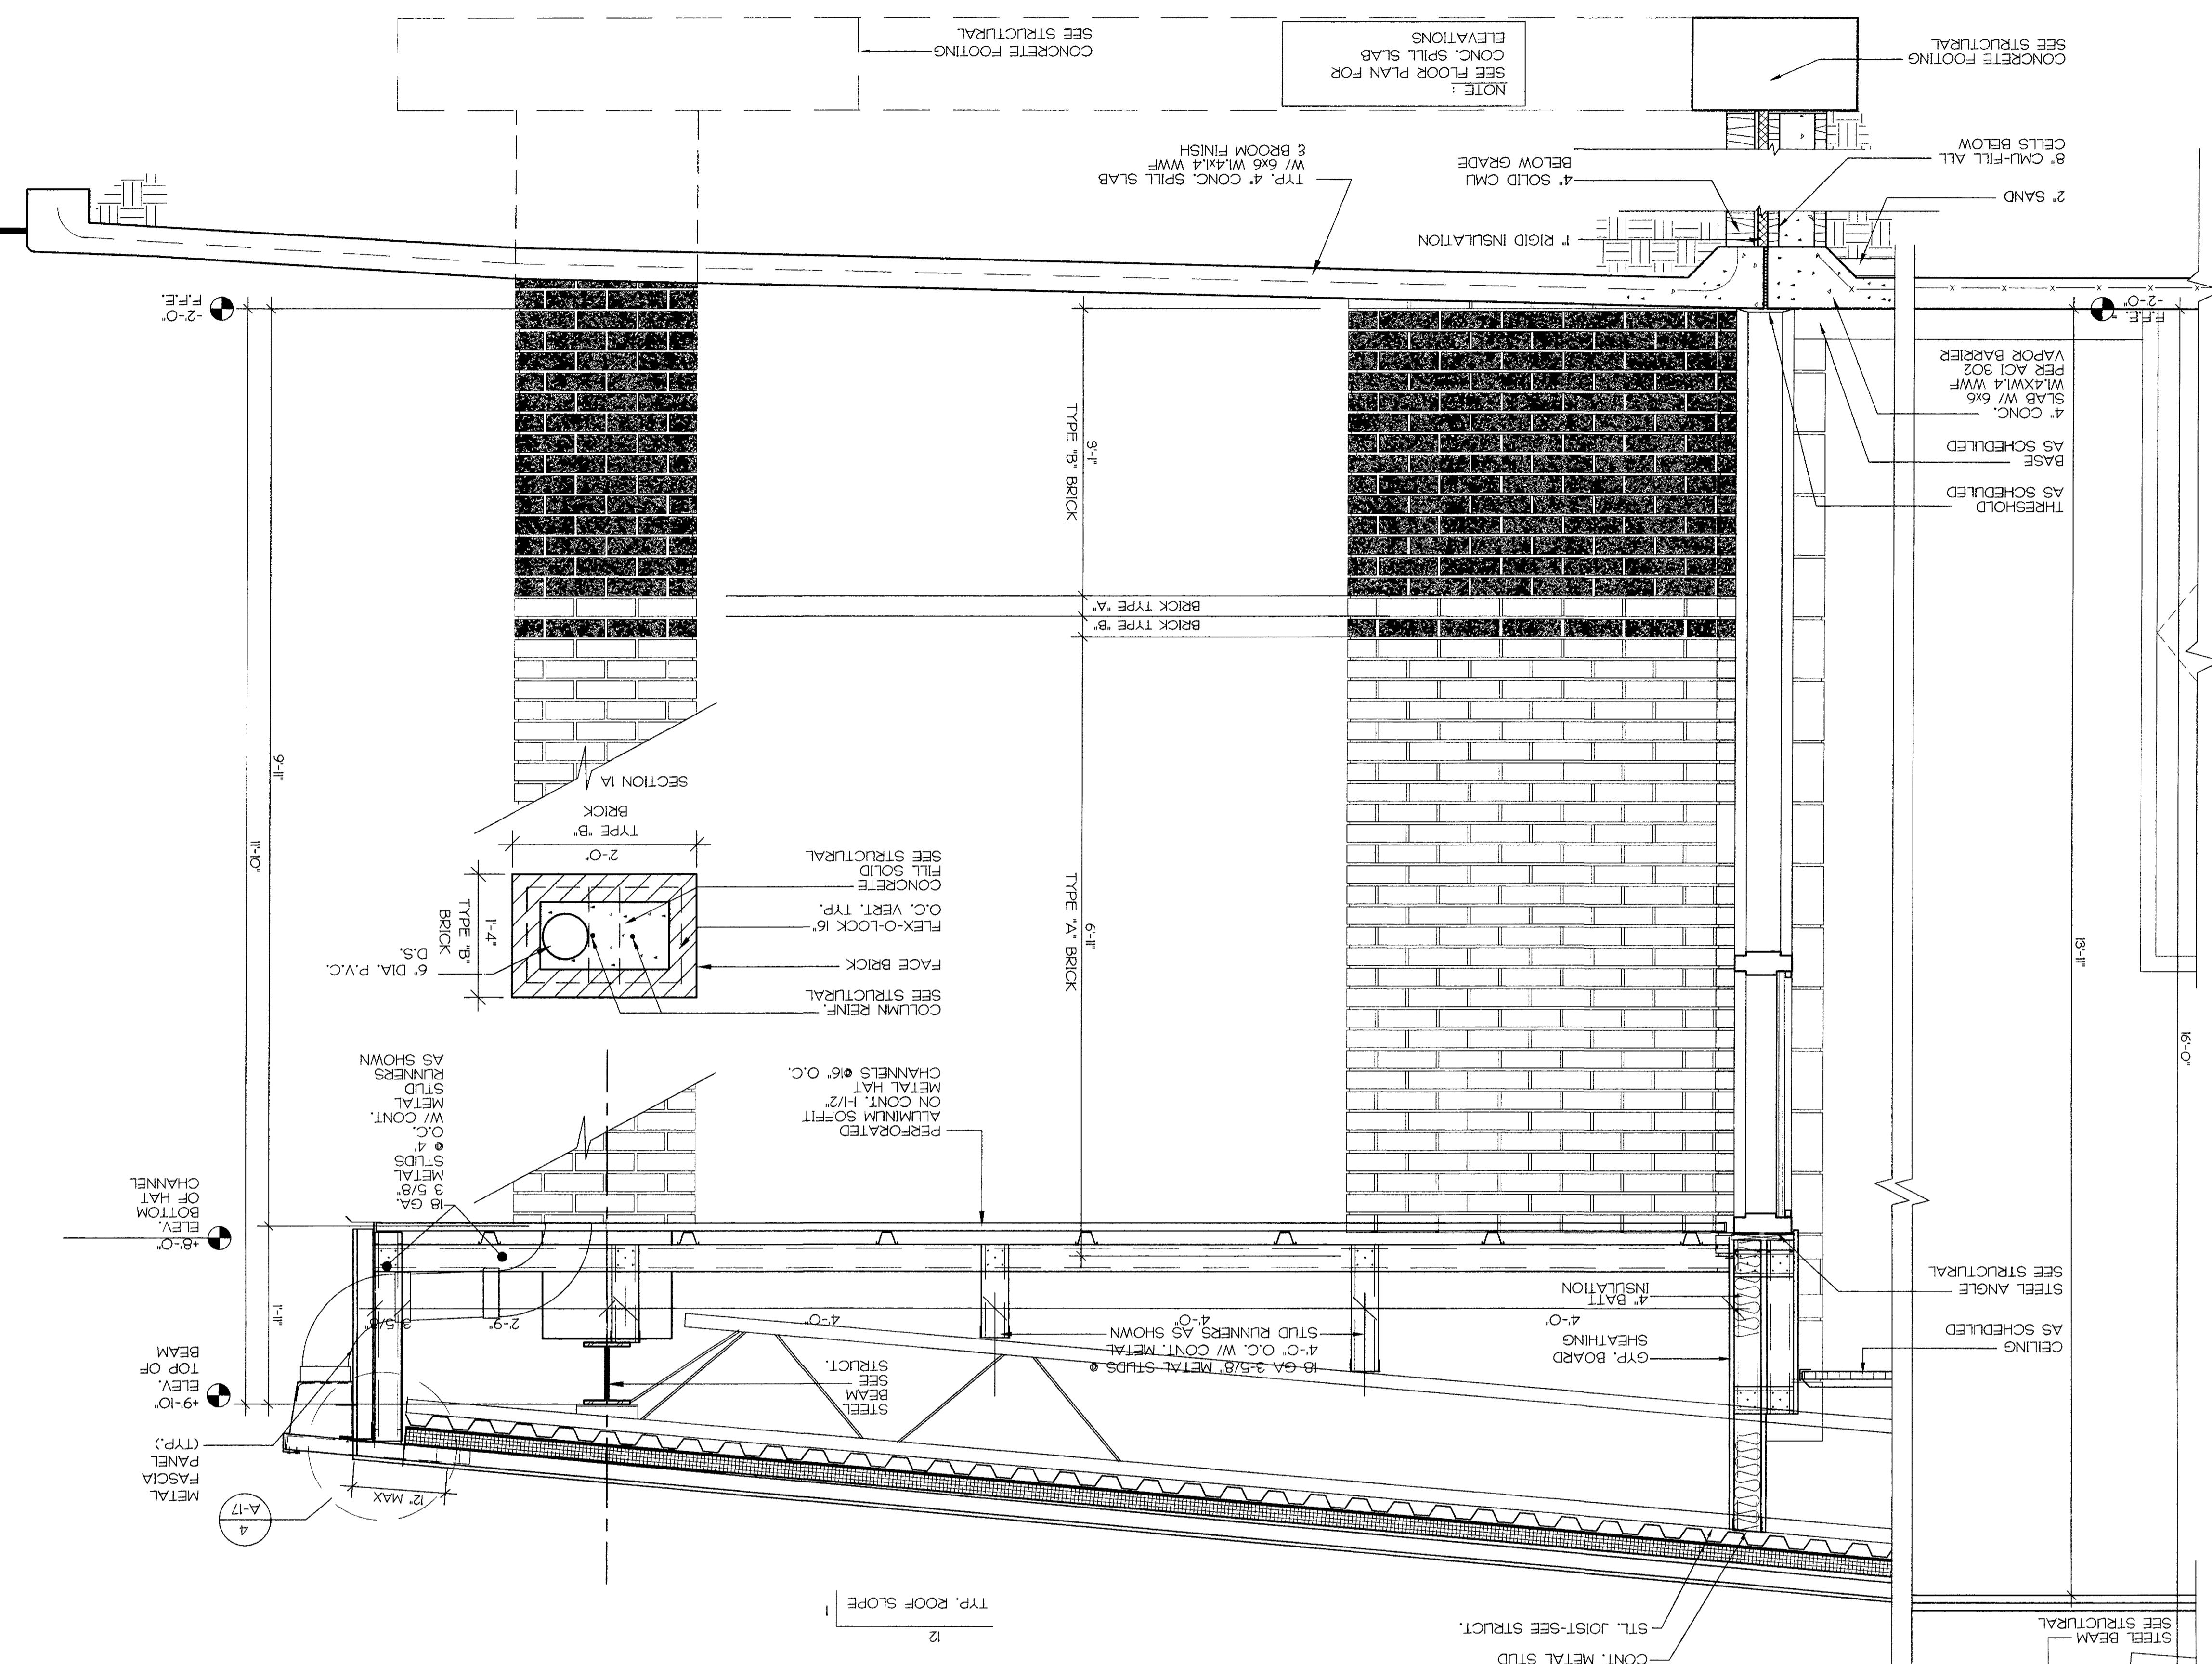

1 EXTERIOR WALL ENTRANCE

4 GUTTER DETAIL

2 EXTERIOR WALL ENTRANCE

3 RETAINING WALL SECTION (TYPICAL)

Professional information and logos for Andrew's Middle School. Includes the school name 'ANDREWS MIDDLE SCHOOL', 'CHEROKEE COUNTY SCHOOL SYSTEM', and 'ARCHITECTURE PROFESSIONAL SERVICE'. It also features a circular seal for the Georgia Professional Service Board and a logo for Andrew's Middle School.